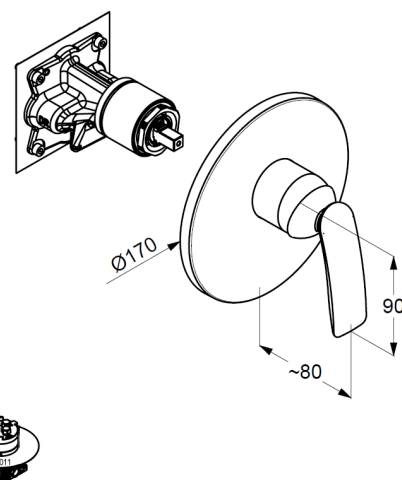

### KLUDI BALANCE

Concealed single lever shower mixer

Article- Nr.:

526558775

Surface:

87 black matt finished / chrome

manufacturer KLUDI GmbH & Co. KG

Typ: KLUDI BALANCE

Concealed single lever shower mixer,  
PN 10

Art. Nr. 526558775

concealed shower mixer

single lever mixer

trim set without pre-installation set

pre installation set KLUDI FLEXX.BOXX Art. Nr. 88011

trim set with functional unit

wall mounted

solid lever, metal

ceramic cartridge with hotwater safety device

flow rate at 3 bar = 25 l/ min.

Product Picture

Dimensional drawing

Flow rate diagram