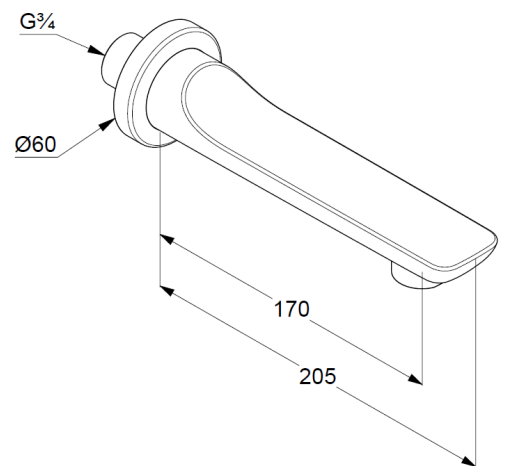

Technical Data

KLUDI BALANCE
wall spout
DN 20

Ref.:
5250305

Finishes:
05 chrome

Product description
Manufacturer KLUDI GmbH & Co. KG
Typ: KLUDI BALANCE
wall spout DN 20
Ref.: 5250305
wall spout
wall mounted
aerator M24
flow rate at 3 bar = 25 l/ min.
fixed spout
with push-on rosette Ø 60 mm
projection 170 mm
connection 3/4"

Product picture

Dimensional drawing

Flow rate diagram