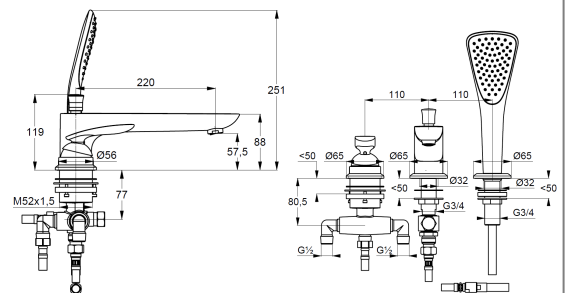

Art. Nr. 524478775

Concealed 3-hole bath/ shower mixer

Extractable hand shower FIZZ 1S

automatic diverter: shower/ bath

3 hole tiles deck mounted and standing installation

for distant positioned bathtub spout

solid lever, metal

aerator M24

protected against back flow

ceramic cartridge with hotwater safety device

flow rate at 3 bar = 24 l/ min.

shank fixing

without bath inlet

without flexible high pressure supply tubes

Article No. 7544605-00

Hand shower hoses M15 x 1500 mm

Product Picture

Dimensional drawing

Flow rate diagram