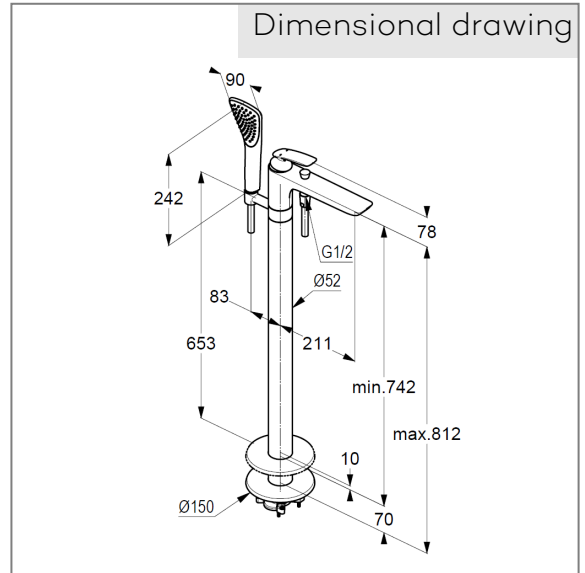

bath and shower mixer DN 15
single lever mixer
trim set without pre-installation set
pre installation set KLUDI FLEXX.BOX Art. Nr. 88088
floor standing for free standing bath tubes
with shower holder
automatic diverter: shower/ bath
solid lever, metal
aerator M24
protected against back flow
shower outlet 1/2 inch
ceramic cartridge with hotwater safety device
flow rate at 3 bar = 22,5 l/ min.
fixed spout
hand shower and shower hose 1250 mm

KLUDI FIZZ hand shower 1 S
1 spray pattern
Volumen
with cleaning system
sieve seal

Shower hose
plastic coated
with conical nuts
anti twist
G 1/2 x G 1/2 x 1250 mm

Product picture

Dimensional drawing

Flow rate diagram