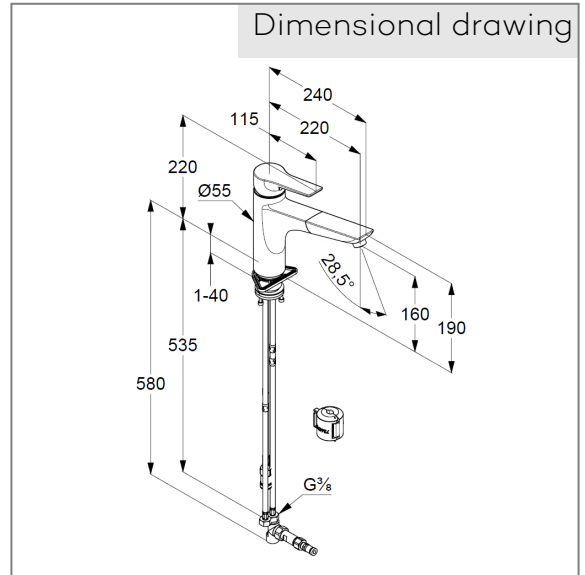

Technical Data

KLUDI MIX
Kitchen faucet

Ref.:
329440575

Finishes:
05 chrome

Product description
Manufacturer KLUDI GmbH & Co. KG
Typ: KLUDI MIX
Kitchen faucet
Ref.: 329440575

Kitchen faucet
single lever mixer
stand assembly
for open hot water heaters
single hole mounted
solid lever, metal
aerator M24
protected against back flow
ceramic cartridge with hotwater safety device
flow rate at 3 bar= 5 l/ min.
swivel spout (110°)
flexible hoses G 3/8 DVGW approved
shank-fixing

Product picture

Dimensional drawing

Flow rate diagram