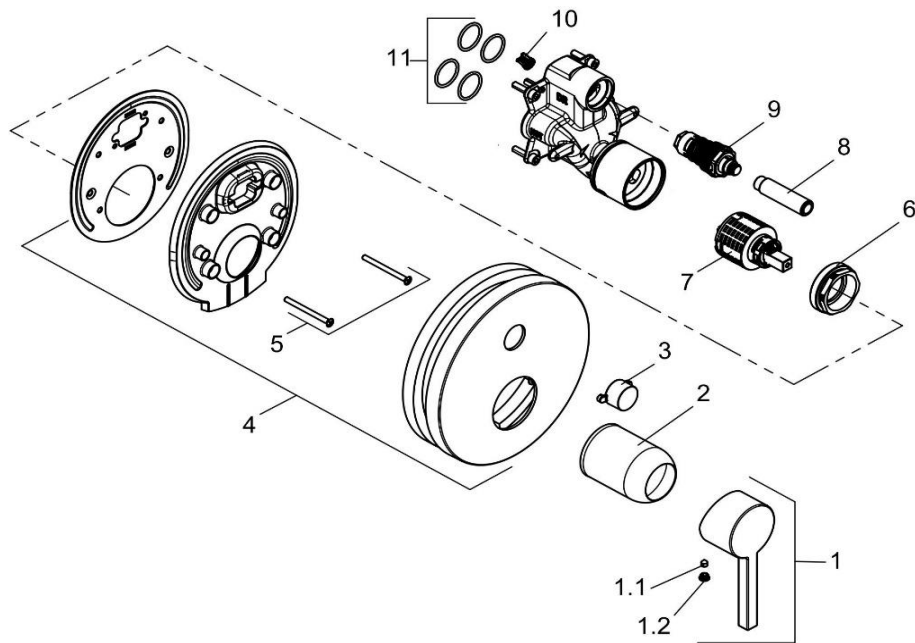

KLUDI NOVA FONTE

| 206590515 | | Unterputz-Wannenfüll- und Brause-Einhandmischer | concealed single lever bath and shower mixer |
|-----------|-------------|---|--|
| 1 | 7382005-00 | HEBEL NOVA FONTE | LEVER NOVA FONTE |
| 1.1 | 92204601-00 | GEWINDESTIFT | GRUB SCREW |
| 1.2 | 93019705-00 | STOPFEN | PLUG |
| 2 | 92059105-00 | ABDECKHÜLSE | COVER SLEEVE |
| 3 | 93130505-00 | DRUCKTASTEN RUND | PUSH BUTTON ROUND |
| 4 | 7392405-00 | UP - ROSETTE | ESCUTCHEON, CONCEALED |
| 5 | 7446335-00 | SCHRAUBEN SET | SCREW SET |
| 6 | 92266837-00 | SPANNSCHRAUBE | FASTENING SCREW |
| 7 | 7685600-00 | STEUEREINHEIT | CERAMIC CARTRIDGE |
| 8 | 93130700-00 | GEWINDEHÜLSE | THREADED SLEEVE |
| 9 | 7726900-00 | UMSTELLER | DIVERTER |
| 10 | 7390500-00 | RÜCKFLUSSVERHINDERER | BACK FLOW PREVENTER |
| 11 | 7301100-00 | DICHTUNGSSATZ | SEALING SET |
| | | | |
| | | | |
| | | | |
| | | | |
| | | | |
| | | | |
| | | | |
| | | | |
| | | | |