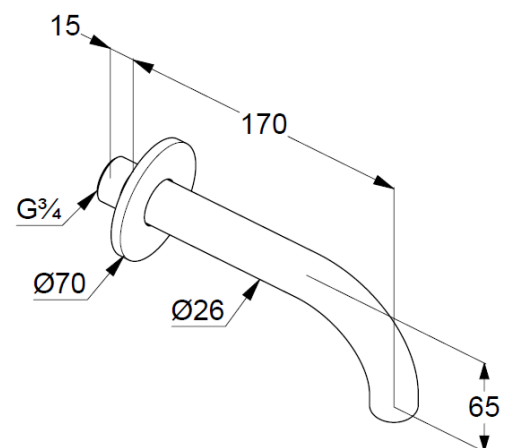

Technical Data

KLUDI BOZZ
wall spout
DN 20

Ref:
3850539

Finishes:
39 black matt finished

Product description
Manufacturer KLUDI GmbH & Co. KG
Typ: KLUDI BOZZ
wall spout
Ref.: 3850539
wall spout DN 20
wall mounted
Aerator, S-Pointer M24
flow rate at 3 bar = 25 l/ min.
fixed spout
connection 3/4"
with push-on rosette Ø 56 mm

Product picture

Dimensional drawing

Flow rate diagram