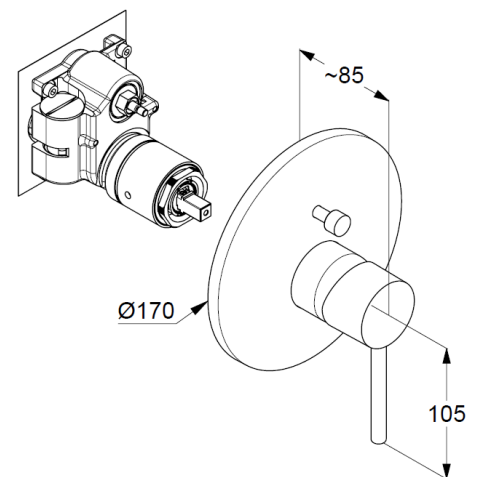

wall mounted

trim set with functional unit

automatic diverter: shower/ bath

solid lever, metal

protected against back flow

ceramic cartridge with hotwater safety device

flow rate at 3 bar = 23 l/ min.

Product picture

Dimensional drawing

Flow rate diagram