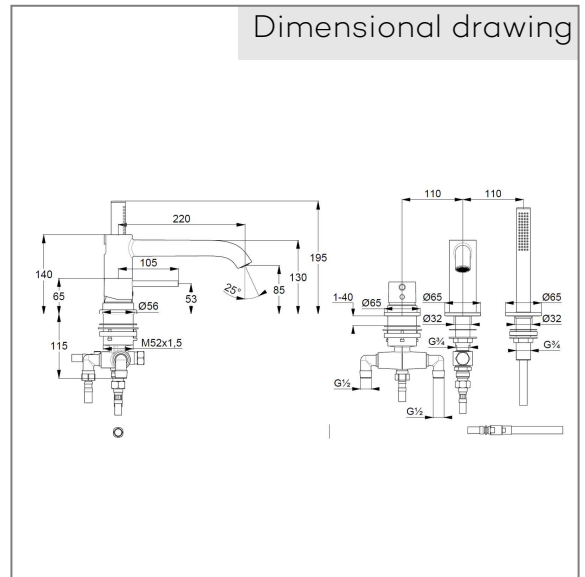

## Technical Data

KLUDI BOZZ 3- hole  
single lever bath- and shower mixer  
DN 15

Ref:  
384480576

Finishes:  
05 chrom

Product description  
Manufacturer KLUDI GmbH & Co. KG  
Typ: KLUDI BOZZ 3-hole  
single lever bath- and shower mixer  
Ref.: 384480576

concealed 3-hole bath/ shower mixer  
single lever mixer  
extractable hand shower  
with shower holder  
automatic diverter: shower/ bath  
3-hole tiles deck mounted installation  
solid lever, metal  
Aerator, S-Pointer M24  
protected against back flow  
ceramic cartridge with hotwater safety device  
flow rate at 3 bar= 24 l/ min.  
fixed spout  
shank-fixing  
without flexible high pressure supply tubes  
Article No. 7544605-00  
Hand shower hoses M15 x 1500 mm

hand shower 1 S  
1 spray pattern  
Volumen  
with cleaning system  
sieve seal

Product picture

Dimensional drawing

Flow rate diagram