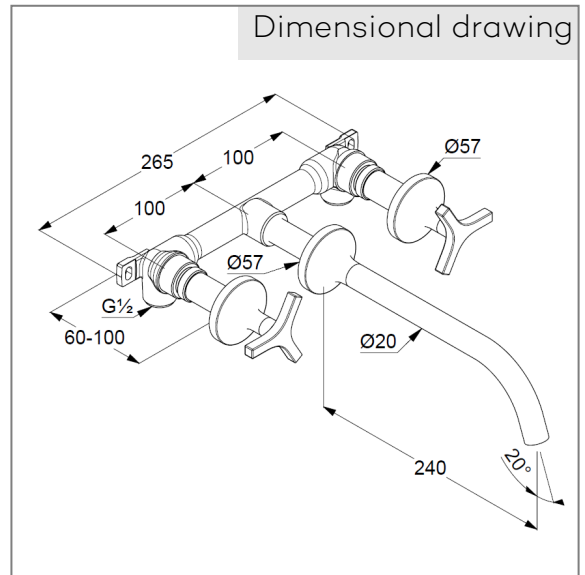

## Technical Data

KLUDI NOVA FONTE  
wall mounted basin mixer  
DN 15  
Style: Decó

Ref:  
201460539

Finishes:  
05 chrom

Product description  
Manufacturer KLUDI GmbH & Co. KG  
Typ: KLUDI NOVA FONTE  
wall mounted basin mixer  
projection 240 mm  
Ref.: 201460539  
wall mounted basin mixer DN15  
concealed basin mixer  
two handle mixer  
pre-installation set with trim set  
wall mounted  
3 hole mounted  
Y handle metal  
Aerator M18,5 PCA laminar  
ceramic headparts 90° (right/ left)  
flow rate at 3 bar = 5,6 l/ min.

Product picture

Dimensional drawing

Flow rate diagram