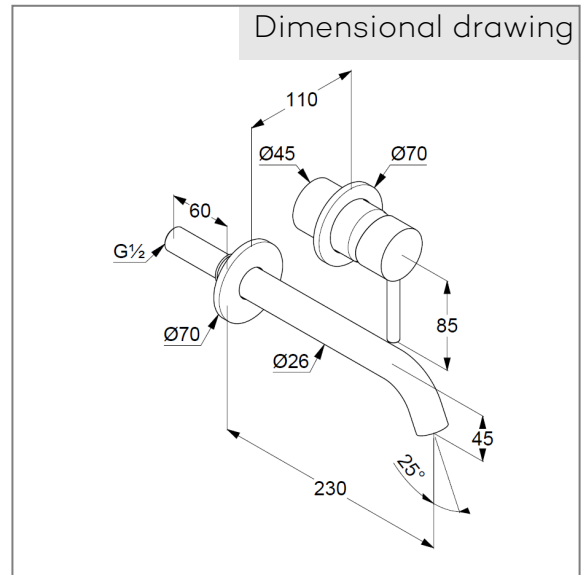

## Technical Data

KLUDI BOZZ  
concealed single lever basin mixer  
DN 15

Ref:  
382453976

Finishes:  
39 black matt finished

Product description  
Manufacturer KLUDI GmbH & Co. KG  
Typ: KLUDI BOZZ  
Concealed single lever basin mixer  
Ref.: 382453976  
concealed basin mixer  
projection 230 mm  
single lever mixer  
trim set without pre-installation set  
pre installation set KLUDI FLEXX.BOXX Art. Nr. 38243  
vertical wall mounted  
solid lever, metal  
Aerator M18,5  
flow rate at 3 bar = 5 l/ min.  
fixed spout

Product picture

Dimensional drawing

Flow rate diagram