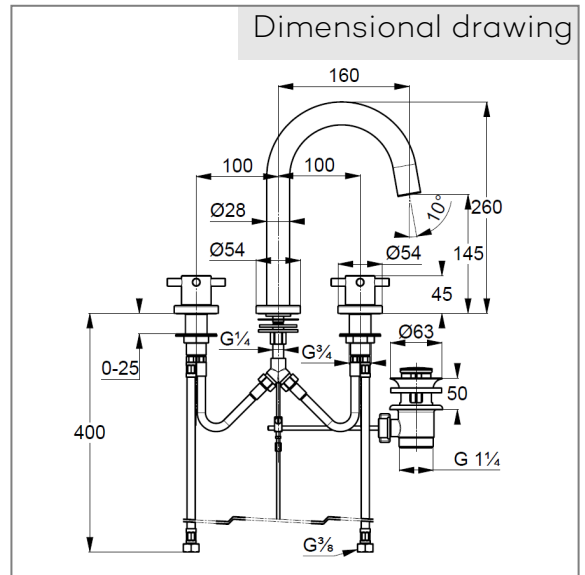

Technical Data

KLUDI BOZZ
basin mixer
DN 15

Ref.:
383930520

Finishes:
05 chrom

Product description
Manufacturer KLUDI GmbH & Co. KG
Typ: KLUDI BOZZ
basin mixer
Ref: 383930520
Basin mixer DN 15/ PN 10
3 hole mounted
cross handle, metal
aerator M21,5
ceramic headparts 90°
flow rate at 3 bar = 12 l/ min.
fixed spout
rapid installation set
pop up waste 1 1/4" metal

Product picture

Dimensional drawing

Flow rate diagram