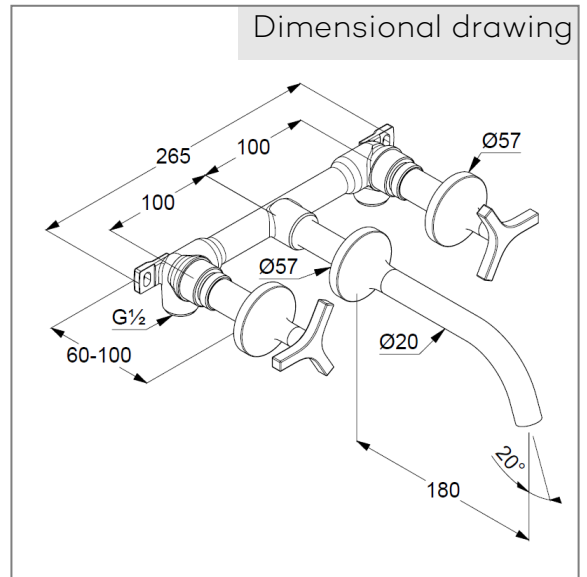

Technical Data

KLUDI NOVA FONTE
wall mounted basin mixer
DN 15
Style: Decó

Ref:
201440539

Finishes:
05 chrom

Product description
Manufacturer KLUDI GmbH & Co. KG
Typ: KLUDI NOVA FONTE
wall mounted basin mixer
projection 180 mm
Ref.: 201440539
wall mounted basin mixer DN15
concealed basin mixer
two handle mixer
pre-installation set with trim set
wall mounted
3 hole mounted
Y handle, metal
Aerator M18,5 PCA laminar
ceramic headparts 90° (right/ left)
flow rate at 3 bar = 5,6 l/ min.

Product picture

Dimensional drawing

Flow rate diagram