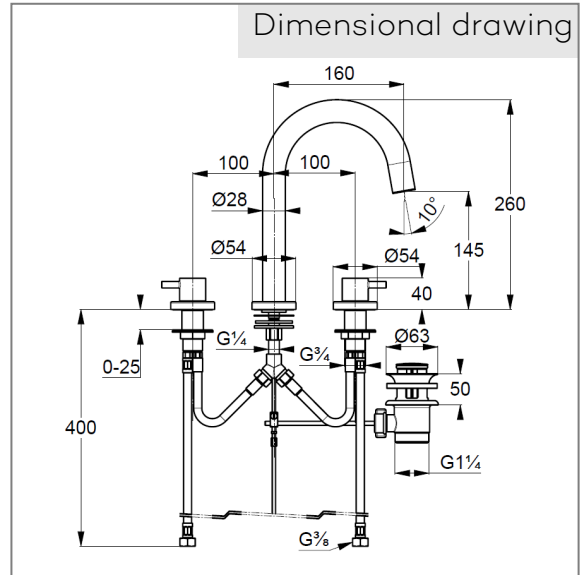

Technical Data

KLUDI BOZZ
basin mixer
DN 15

Ref.:
383930576

Finishes:
05 chrom

Product description
Manufacturer KLUDI GmbH & Co. KG
Typ: KLUDI BOZZ
basin mixer
Ref: 383930576
Basin mixer DN 15/ PN 10
3 hole mounted
solid lever, metal
aerator M24
ceramic headparts 90°
flow rate at 3 bar = 5 l/ min.
fixed spout
rapid installation set
pop up waste 1 1/4" metal

Product picture

Dimensional drawing

Flow rate diagram