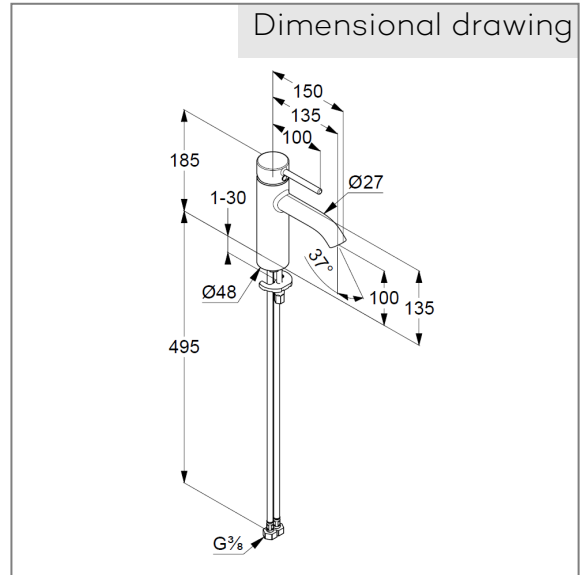

Technical Data

KLUDI BOZZ
single lever basin mixer 100
DN 15

Ref.:
382820576

Finishes:
05 chrom

Product description
Manufacturer KLUDI GmbH & Co. KG
Typ: KLUDI BOZZ
single lever basin mixer 100
Ref.: 382820576
basin mixer DN 15
single lever mixer
single hole mounted
solid lever, metal
Aerator M18,5
ceramic cartridge with hotwater safety device
flow rate at 3 bar = 5 l/ min.
flexible hoses G 3/8 DVGW approved
rapid installation set
without pop up waste

Product picture

Dimensional drawing

Flow rate diagram