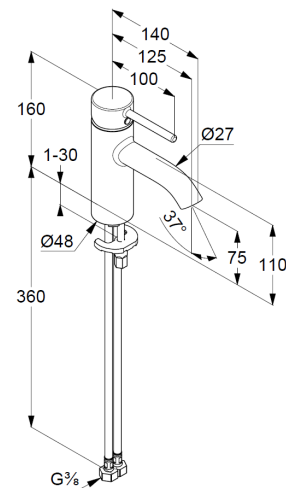

## Technical Data

KLUDI BOZZ  
single lever basin mixer 75  
DN 15

Ref:  
382720576

Finishes:  
05 chrom

Product description  
Manufacturer KLUDI GmbH & Co. KG  
Typ: KLUDI BOZZ  
single lever basin mixer 75  
Ref.: 382720576  
basin mixer DN 15  
single lever mixer  
single hole mounted  
solid lever, metal  
Aerator M18,5  
ceramic cartridge with hotwater safety device  
flow rate at 3 bar = 5 l/ min.  
flexible hoses G 3/8 DVGW approved  
rapid installation set  
without pop up waste

Product picture

Dimensional drawing

Flow rate diagram