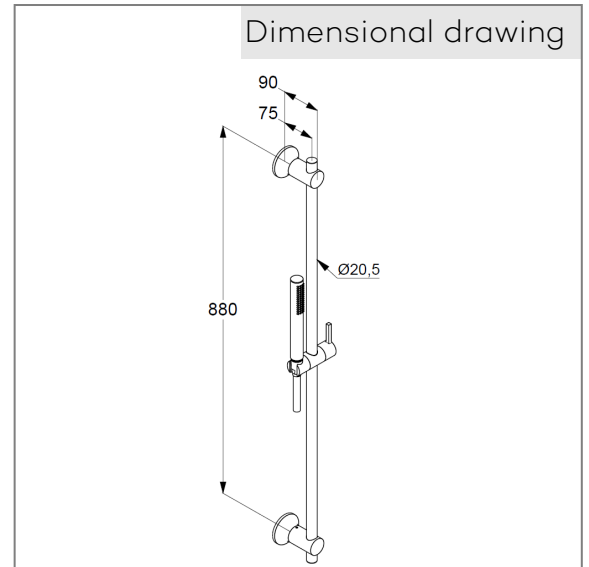

hand shower 1 S  
1 spray pattern  
with cleaning system  
connection 1/2"  
sieve seal

Shower hose  
plastic coated  
with metal-effect  
with conical nuts  
anti twist  
G 1/2 x G 1/2 x 1600 mm

wall rail 900 mm  
height-adjustable hand shower holder  
With fixing material  
for rigid wall mounting

Product picture

Dimensional drawing

Flow rate diagram