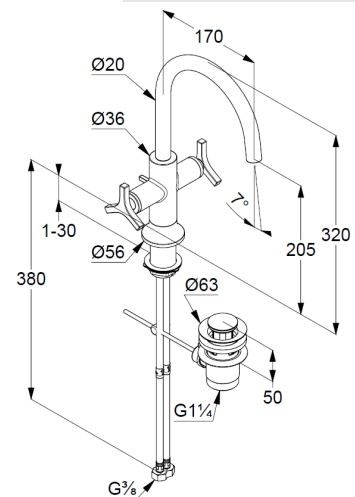

Technical Data

KLUDI NOVA FONTE

basin mixer
DN 15
Style: Decó

Ref.:
201180539

Finishes:
05 chrom

Product description

Manufacturer KLUDI GmbH & Co. KG
Typ: KLUDI NOVA FONTE
basin mixer
Ref.: 201180539
basin mixer DN 15
two handle mixer
single hole mounted
Y handle, metal
Aerator M18,5 PCA laminar
ceramic headparts 90° (right/ left)
flow rate at 3 bar = 5,6 l/ min.
swivel (150°/ 360°) or fixable spout
flexible hoses G 3/8 DVGW approved
shank-fixing
pop up waste 1 1/4" metal

Product picture

Dimensional drawing

Flow rate diagram