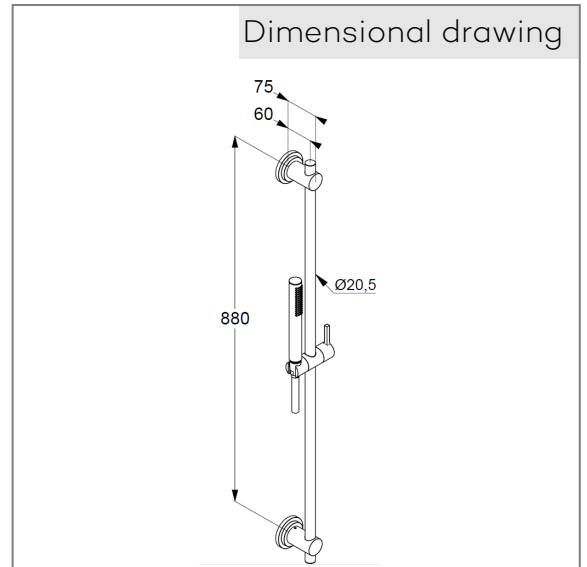

hand shower 1 S
1 spray pattern
with cleaning system
connection 1/2"
sieve seal

Shower hose
plastic coated
with metal-effect
with conical nuts
anti twist
G 1/2 x G 1/2 x 1600 mm

wall rail 900 mm
height-adjustable hand shower holder
With fixing material
for rigid wall mounting

Product picture

Dimensional drawing

Flow rate diagram