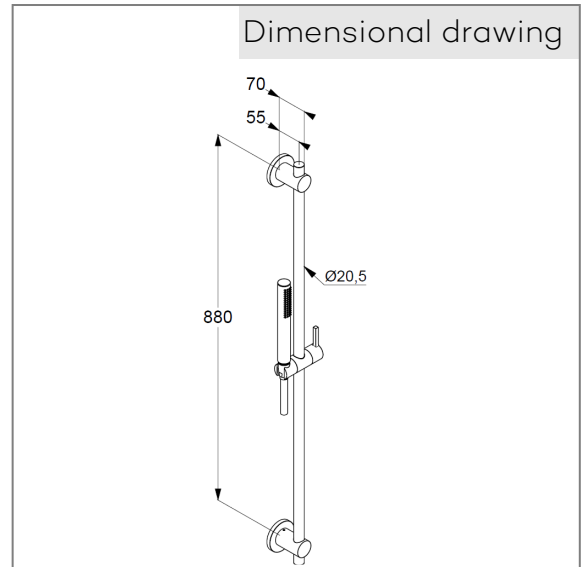

hand shower 1 S  
1 spray pattern  
with cleaning system  
connection 1/2"  
sieve seal

Shower hose  
plastic coated  
with metal-effect  
with conical nuts  
anti twist  
G 1/2 x G 1/2 x 1600 mm

wall rail 900 mm  
height-adjustable hand shower holder  
With fixing material  
for rigid wall mounting

Product picture

Dimensional drawing

Flow rate diagram