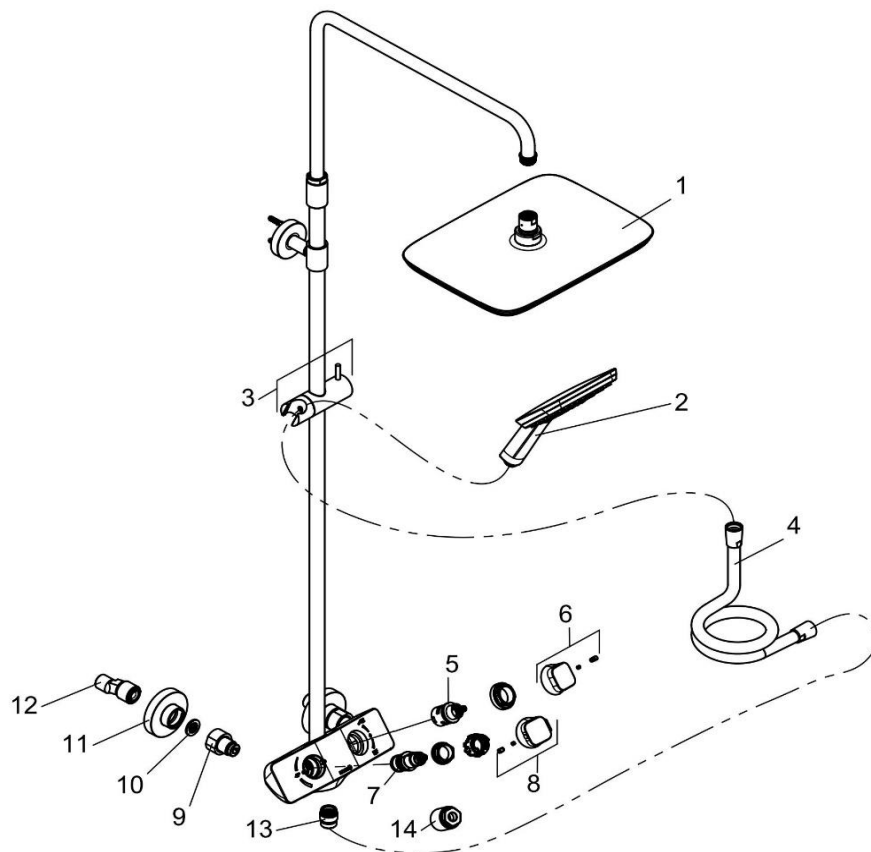

KLUDI COCKPIT EXPLORER

8005005-00	Thermostat Dual Shower System DN 15		Thermostat Dual Shower System DN 15
1	6445005-00	KOPFBRAUSE	HEADSHOWER
2	6450005-00	HANDBRAUSE	HANDSHOWER
3	7383105-00	GLEITSCHIEBER	GILDER
4	6107205-00	BRAUSESCHLAUCH	SHOWER HOSE
5	7490600-00	DIVERTER KARTUSCHE	DIVERTER CARTRIDGE
6	7382905-00	UMSTELLGRIFF	DIVERTER HANDLE
7	7678400-00	THERMOSTAT	TEMPERATURE CONTROL UNIT
8	7382805-00	THERMOSTATGRIFF	HANDLE FOR THERMOSTAT
9	7383005-00	WANDARMATURENANSCHLUSS	WALL CONNECTING NIPPLE
10	95502535-00	SCHMUTZFANGSIEB F. THERMOSTAT	FILTER FOR THERMOSTAT MIXER
11	7380705-00	ROSETTE	ESCUTCHEON
12	7655100-00	S - ANSCHLUSS	S - CONNECTIONS
13	7551205-00	BRAUSEANSCHLUSSNIPPEL	SHOWER CONNECTING NIPPLE
14	92918200-00	SPANNSCHRAUBENSCHLÜSSEL	WRENCH FOR FASTENING SCREW