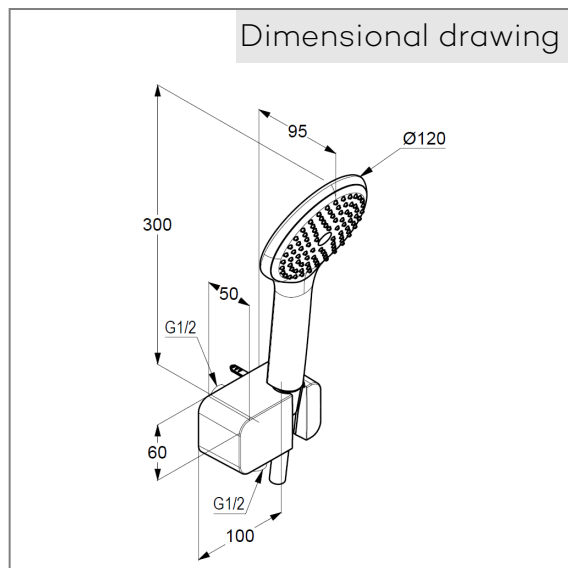

Technical Data

KLUDI FRESHLINE
bath shower set 1 S
DN 15

Ref.:
6787091-00

Finishes:
91 white/ chrome

Product description
Manufacturer KLUDI GmbH & Co. KG
Typ: KLUDI FRESHLINE
bath shower set 1 S DN 15
Ref.: 6787091-00

hand shower 1 S
1 spray pattern
with cleaning system
connection 1/2"
sieve seal

Shower hose
plastic coated
with metal-effect
with conical nuts
anti twist
G 1/2 x G 1/2 x 1250 mm

wall supply with shower holder
for shower hoses with conical nuts,
With fixing material
for rigid wall mounting

Product picture

Dimensional drawing

Flow rate diagram