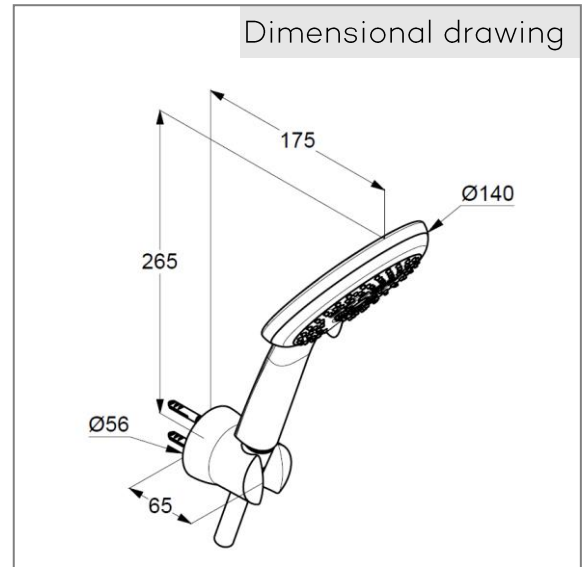

hand shower 3 S
3 spray pattern
Volumen/ booster/ smooth
with cleaning system
connection 1/2"
sieve seal

Shower hose
plastic coated
with metal-effect
with conical nuts
anti twist
G 1/2 x G 1/2 x 1250 mm

shower hook
for shower hoses with conical nuts,
With fixing material
for rigid wall mounting

Product picture

Dimensional drawing

Flow rate diagram