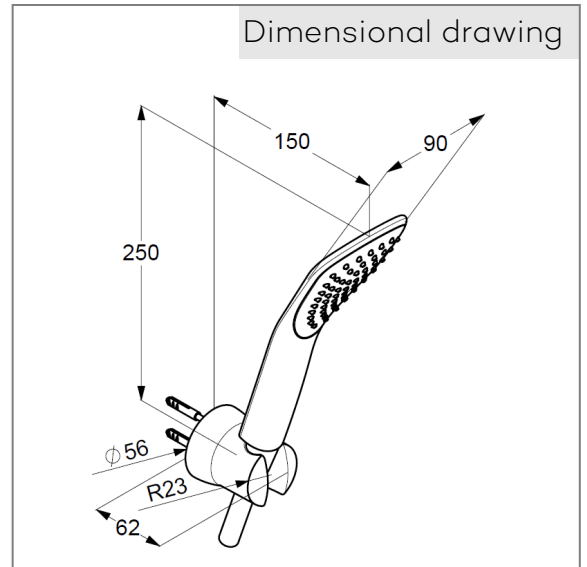

Technical Data

KLUDI FIZZ
bath shower set 1 S
DN 15

Ref.:
6765091-00

Finishes:
91 white

Product description
Manufacturer KLUDI GmbH & Co. KG
Typ: KLUDI FIZZ
bath shower set 1 S DN 15
Ref: 6765091-00

hand shower 1 S
1 spray pattern
with cleaning system
connection 1/2"
sieve seal

Shower hose
plastic coated
with metal-effect
with conical nuts
anti twist
G 1/2 x G 1/2 x 1250 mm

shower hook
for shower hoses with conical nuts,
With fixing material
for rigid wall mounting

Product picture

Dimensional drawing

Flow rate diagram