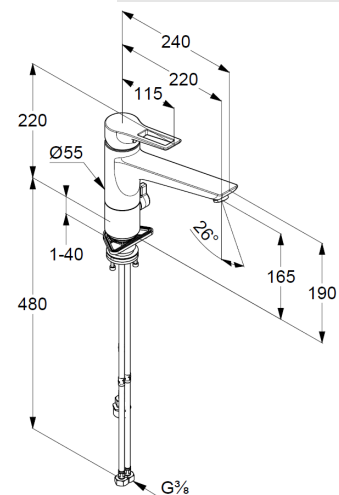

## Technical Data

KLUDI MIX  
Kitchen faucet multi

Ref.:  
329060562

Finishes:  
05 chrome

Product description  
Manufacturer KLUDI GmbH & Co. KG  
Typ: KLUDI MIX  
Kitchen faucet multi  
Ref.: 329060562

Kitchen faucet multi  
connection for washing-machine or dishwasher  
stand assembly  
single hole mounted  
open lever lever, metal  
aerator M24  
ceramic cartridge with hotwater safety device  
flow rate at 3 bar= 12 l/ min.  
swivel spout (360°)  
flexible hoses G 3/8 DVGW approved  
shank-fixing

Product picture

Dimensional drawing

Flow rate diagram