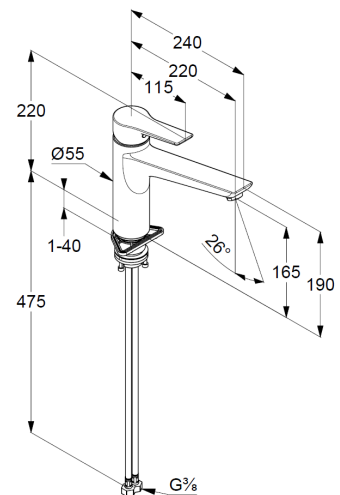

## Technical Data

KLUDI MIX  
Kitchen faucet

Ref.:  
329040575

Finishes:  
05 chrome

Product description  
Manufacturer KLUDI GmbH & Co. KG  
Typ: KLUDI MIX  
Kitchen faucet  
Ref.: 329040575

Kitchen faucet  
stand assembly  
single hole mounted  
solid lever, metal  
aerator M24  
ceramic cartridge with hotwater safety device  
flow rate at 3 bar= 12 l/ min.  
swivel spout (360°)  
flexible hoses G 3/8 DVGW approved  
shank-fixing

Product picture

Dimensional drawing

Flow rate diagram